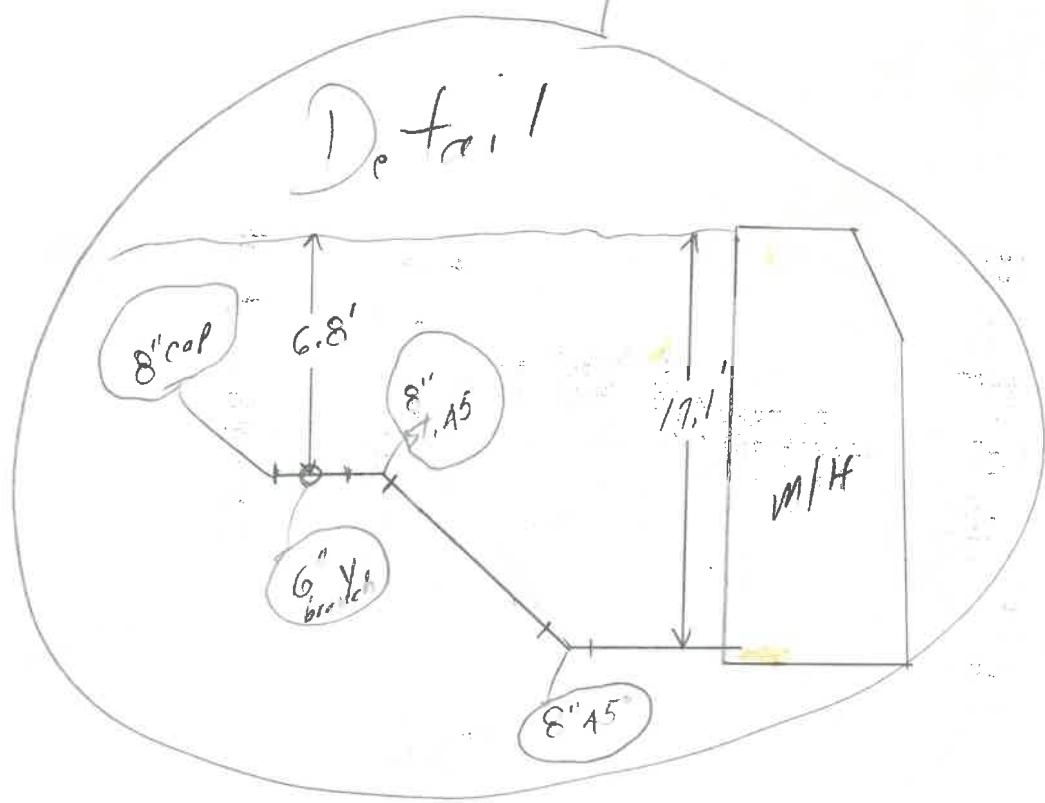

Vision Mold-d
Nagel Const.
Dutchman Const,
1675 Industrial

1043 N. Perry
Jerry Glanz

N
↓

6" 10

10' 6" s
11' 11"
7' 11"