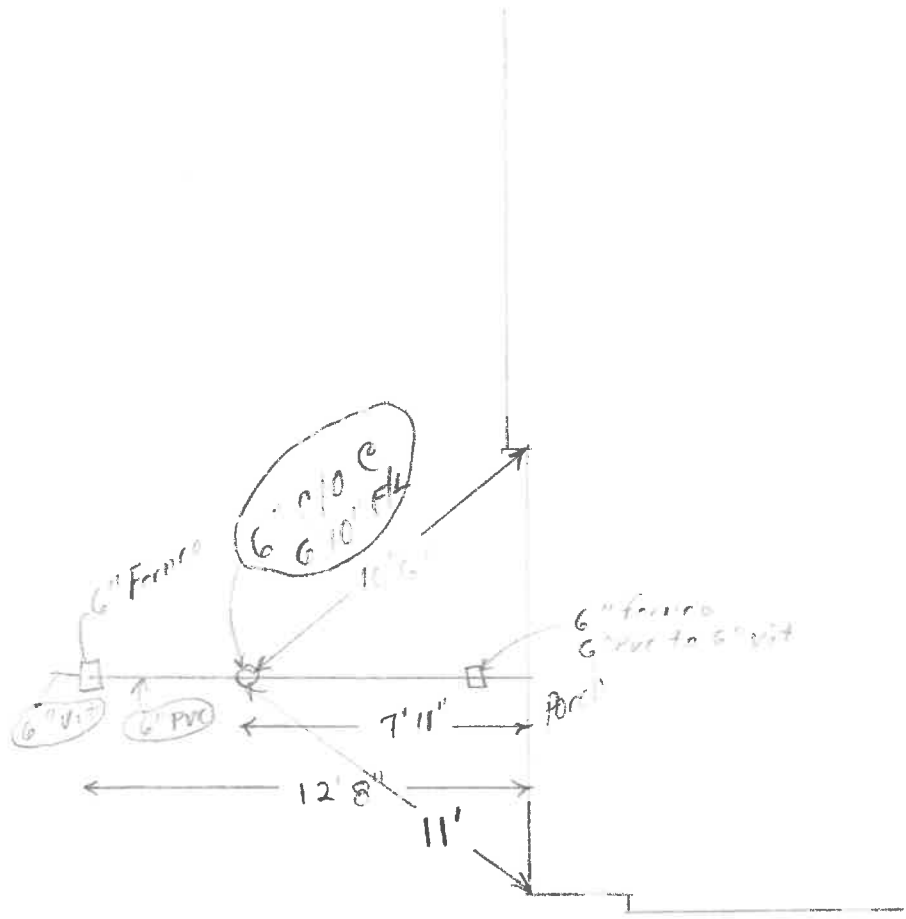

Vision Mold-d
Nagel Const.
Dutchman Const,
1675 Industrial

1043 N. Perry
Jerry Glanz

N
↓

6" 10

10' 6" s
11' 11"
7' 11"